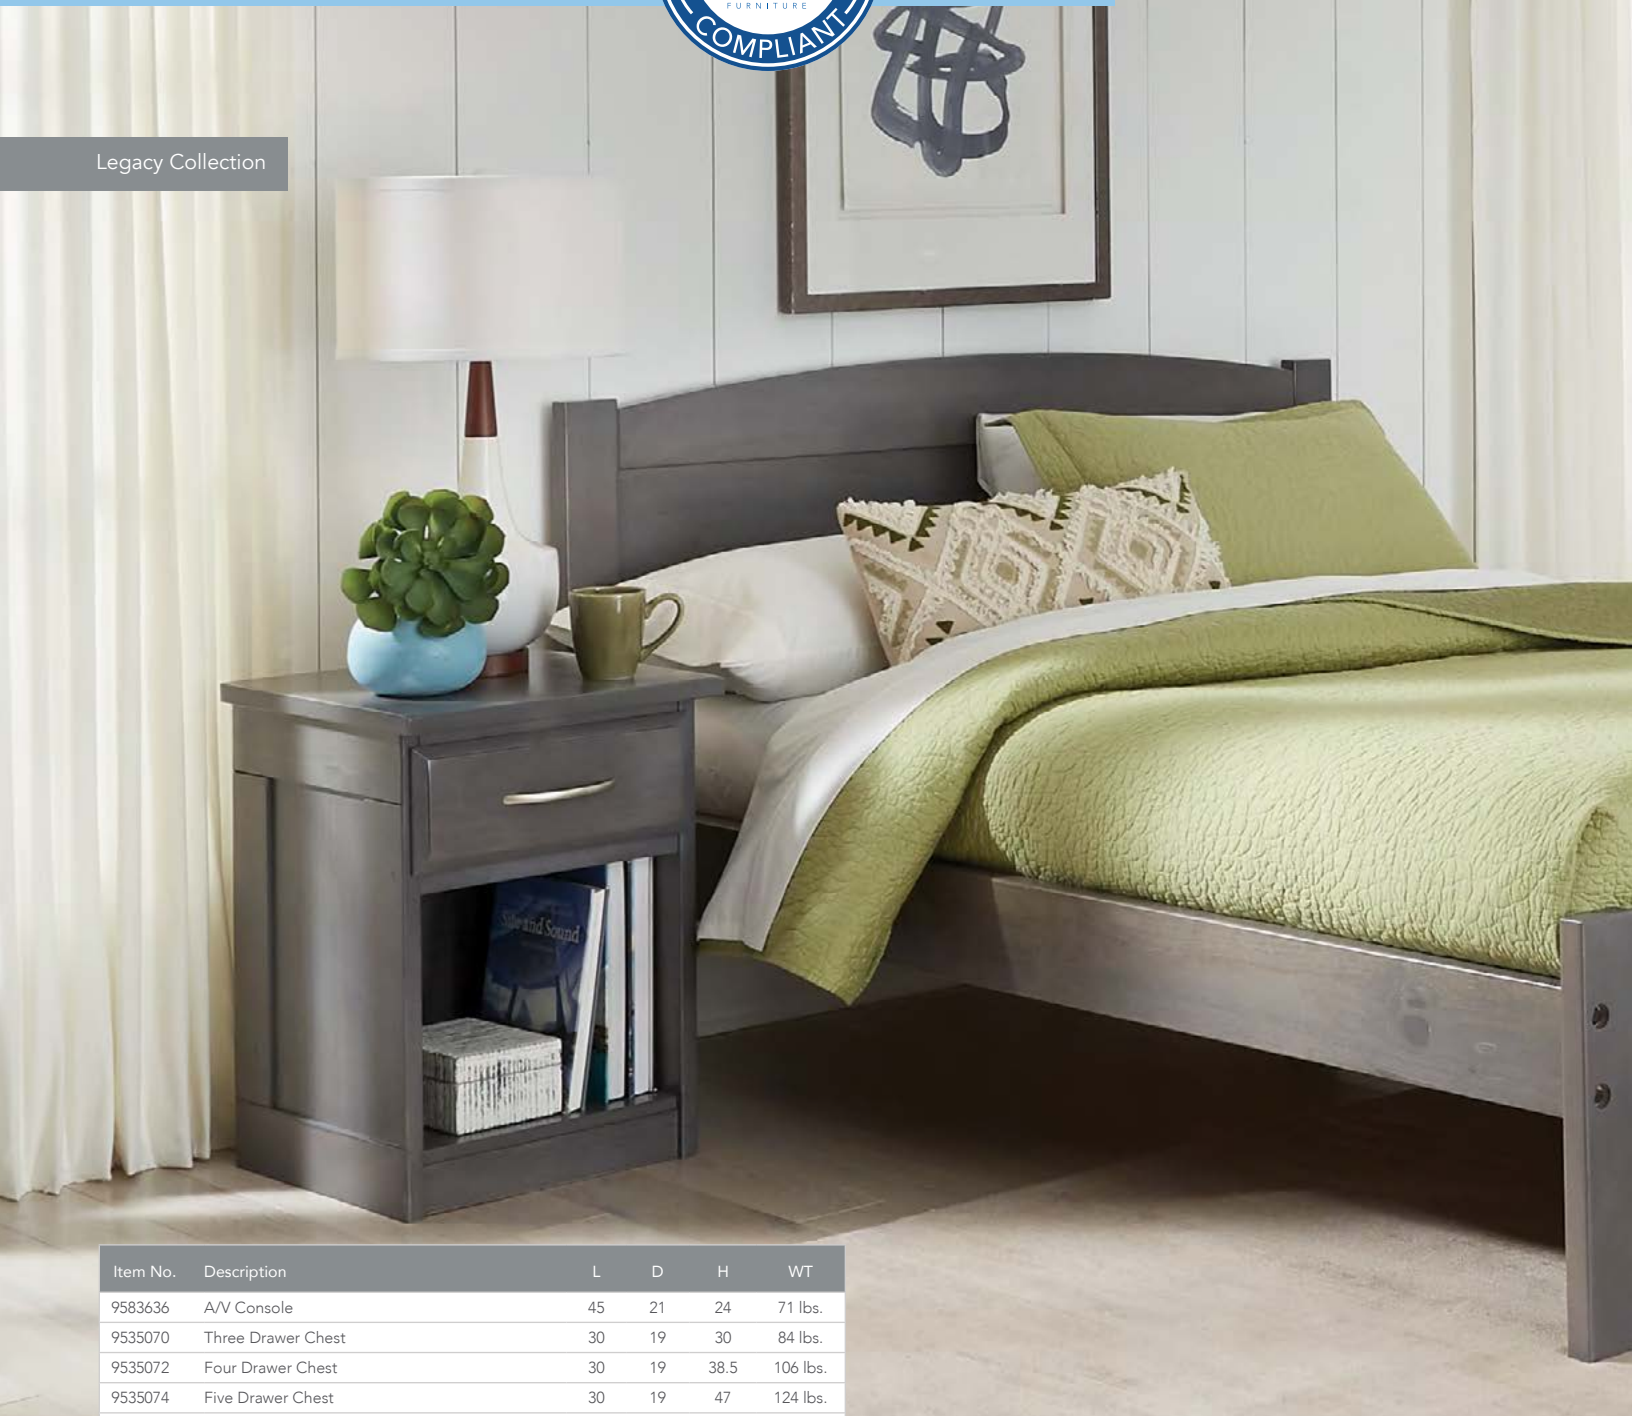

Legacy Collection

Item No.	Description	L	D	H	WT
9583636	A/V Console	45	21	24	71 lbs.
9535070	Three Drawer Chest	30	19	30	84 lbs.
9535072	Four Drawer Chest	30	19	38.5	106 lbs.
9535074	Five Drawer Chest	30	19	47	124 lbs.
9535536	Nightstand w/Drawer	16.5	16	24	36 lbs.
9516100	Twin Bed w/Headboard & Footboard	77.75	42	38	72 lbs.
9516101	Twin XL w/Headboard & Footboard	82.75	42	38	72 lbs.
9516102	Twin Bed w/ Headboard & Footrail	77.75	42	38	62 lbs.
9516103	Twin XL Bed w/Headboard & Footrail	82.75	42	38	65 lbs.
9516104	Twin Headboard w/Metal Frame	77.75	41.5	38	72 lbs.
9516106	Double w/Headboard & Footboard	77.75	57	38	72 lbs.
9516107	Double Bed w/Headboard & Footrail	77.75	57	38	72 lbs.
9516108	Double Bed w/Headboard & Metal Frame	77.75	57	38	72 lbs.

View the entire Legacy Collection at
butlerhumanservices.com