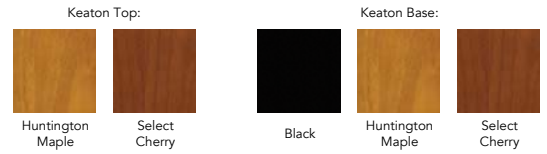

Keaton Tables

Rowan