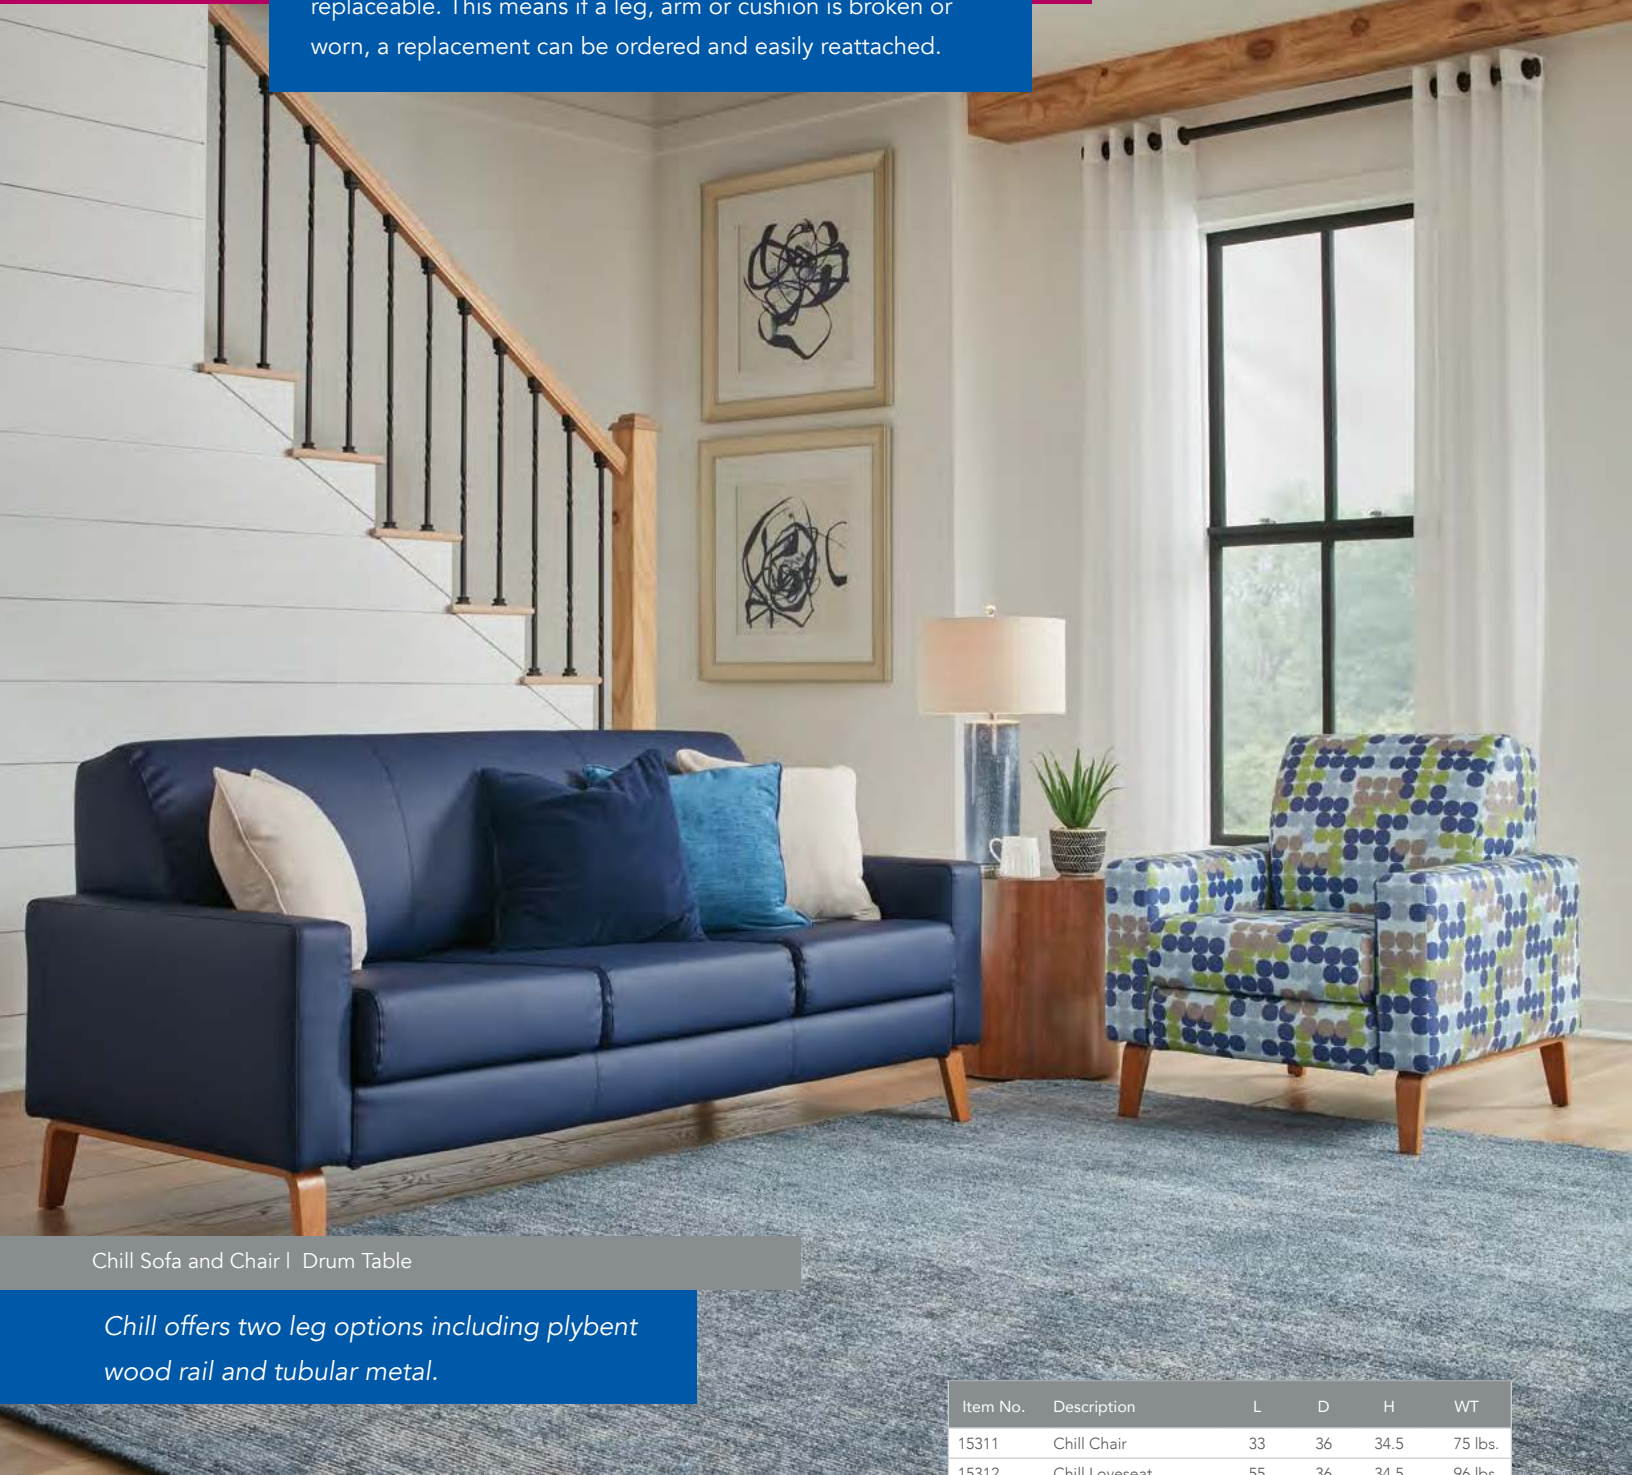

Chill

The Chill Collection offers a unique feature being component replaceable. This means if a leg, arm or cushion is broken or worn, a replacement can be ordered and easily reattached.

Chill Sofa and Chair | Drum Table

Chill offers two leg options including plybent wood rail and tubular metal.

Item No.	Description	L	D	H	WT
15311	Chill Chair	33	36	34.5	75 lbs.
15312	Chill Loveseat	55	36	34.5	96 lbs.
15313	Chill Sofa	77	36	34.5	128 lbs.