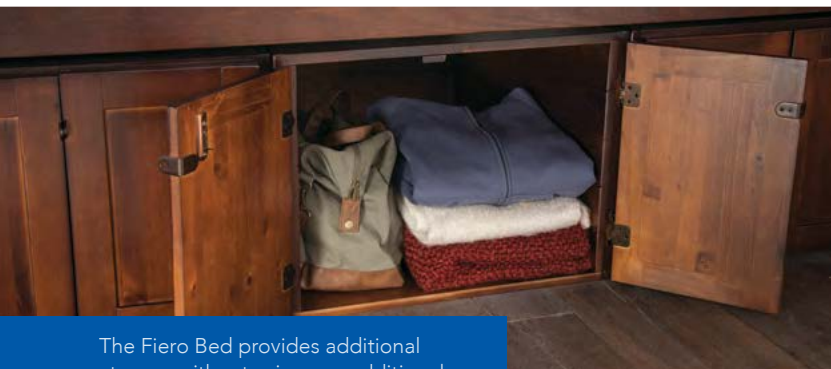

# Fiero

Classic Collection

Item No.	Description	L	D	H	WT
9416070	Fiero Twin Bed with Three Storage Units	80	42	38	240 lbs.
9416071	Fiero Twin XL Bed with Three Storage Units	85	42	38	240 lbs.
9416072	Fiero Bed without Storage Units	80	42	38	111 lbs.
9416073	Fiero Twin XL Bed without Storage Units	85	42	38	111 lbs.