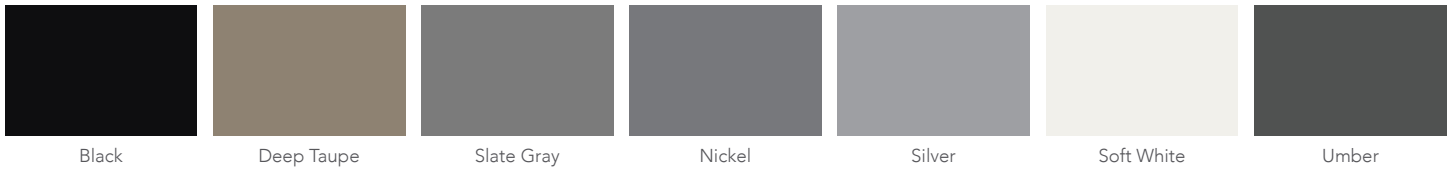

Behavioral Health Finish Options

Laminate Finishes Available for Cooper Dwight HD. Below are Spec's stock laminate finish options, contact your Sales Rep for additional options.

Metal Finishes Available for 1000 Series HD, Calvin HD, Cooper Dwight HD, HD Dining, Tailor HD, and Trumpet HD.

Roto-mold Finishes Available for Hardi Seating, Bedroom and Children's Seating products.

Poly Arm Cap Finishes Available for Calvin HD, Cooper Dwight HD, and Tailor HD.

sales@butlerhumanservices.com
butlerhumanservices.com