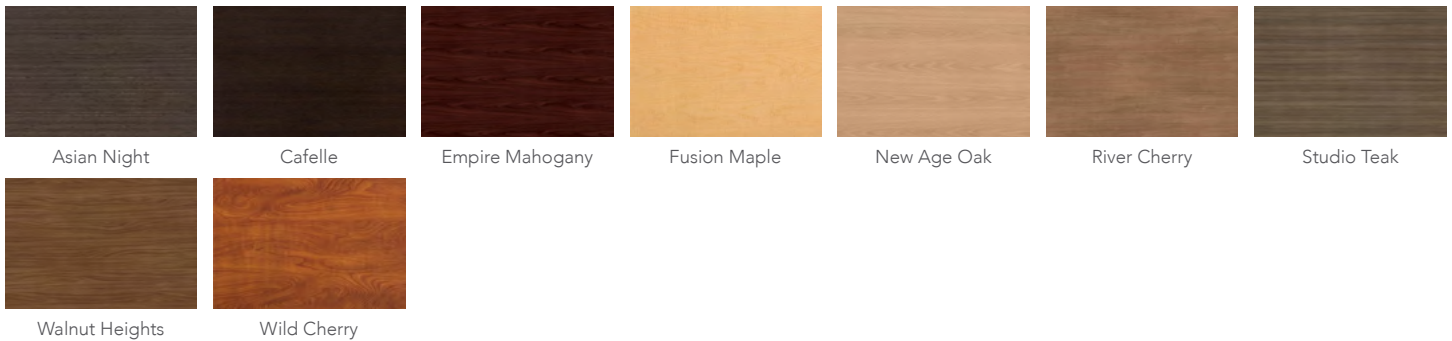

Behavioral Health Finish Options

Laminate Finishes Available for Cooper Dwight HD. Below are Spec's stock laminate finish options, contact your Sales Rep for additional options.

Metal Finishes Available for 1000 Series HD, Calvin HD, Cooper Dwight HD, HD Dining, Tailor HD, and Trumpet HD.

Roto-mold Finishes Available for Hardi Seating, Bedroom and Children's Seating products.

Poly Arm Cap Finishes Available for Calvin HD, Cooper Dwight HD, and Tailor HD.

sales@butlerhumanservices.com
butlerhumanservices.com