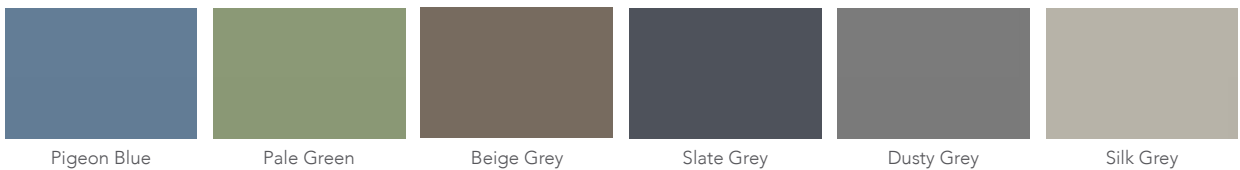

Poly Arm Cap Finishes Available for Calvin HD, Cooper Dwight HD, and Tailor HD.